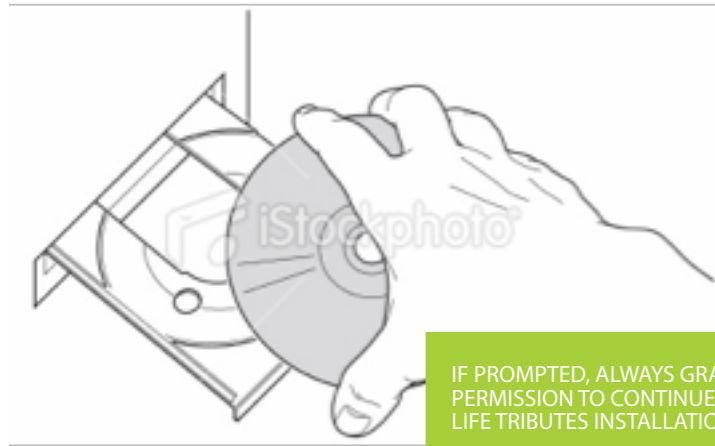

IF PROMPTED, ALWAYS GRANT WINDOWS PERMISSION TO CONTINUE RUNNING THE LIFE TRIBUTES INSTALLATION SOFTWARE.

01/

INSERT THE LIFE TRIBUTES CD

into your computer's disk drive. The program Setup.exe will automatically run to start the installation process; if it does not run automatically go to My Computer and double click on the disk drive to begin.

OR/DOWNLOAD LIFE TRIBUTES ONLINE

Visit www.funeralone.com/LT to download. Double click "Download Life Tributes" under the new installations heading to begin your download.