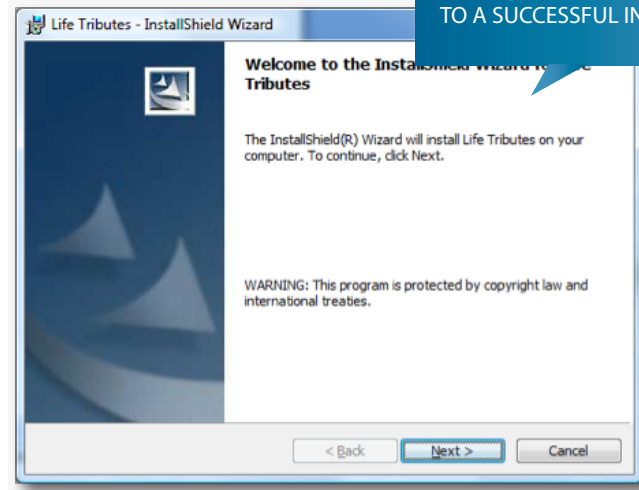

DON'T WORRY! LIFE TRIBUTES INSTALLSHIELD WIZARD WILL WALK YOU THROUGH THE STEPS TO A SUCCESSFUL INSTALLATION!

02/

FOLLOW THE ONSCREEN INSTALLATION INSTRUCTION

A Life Tributes – InstallShield Wizard window will appear.